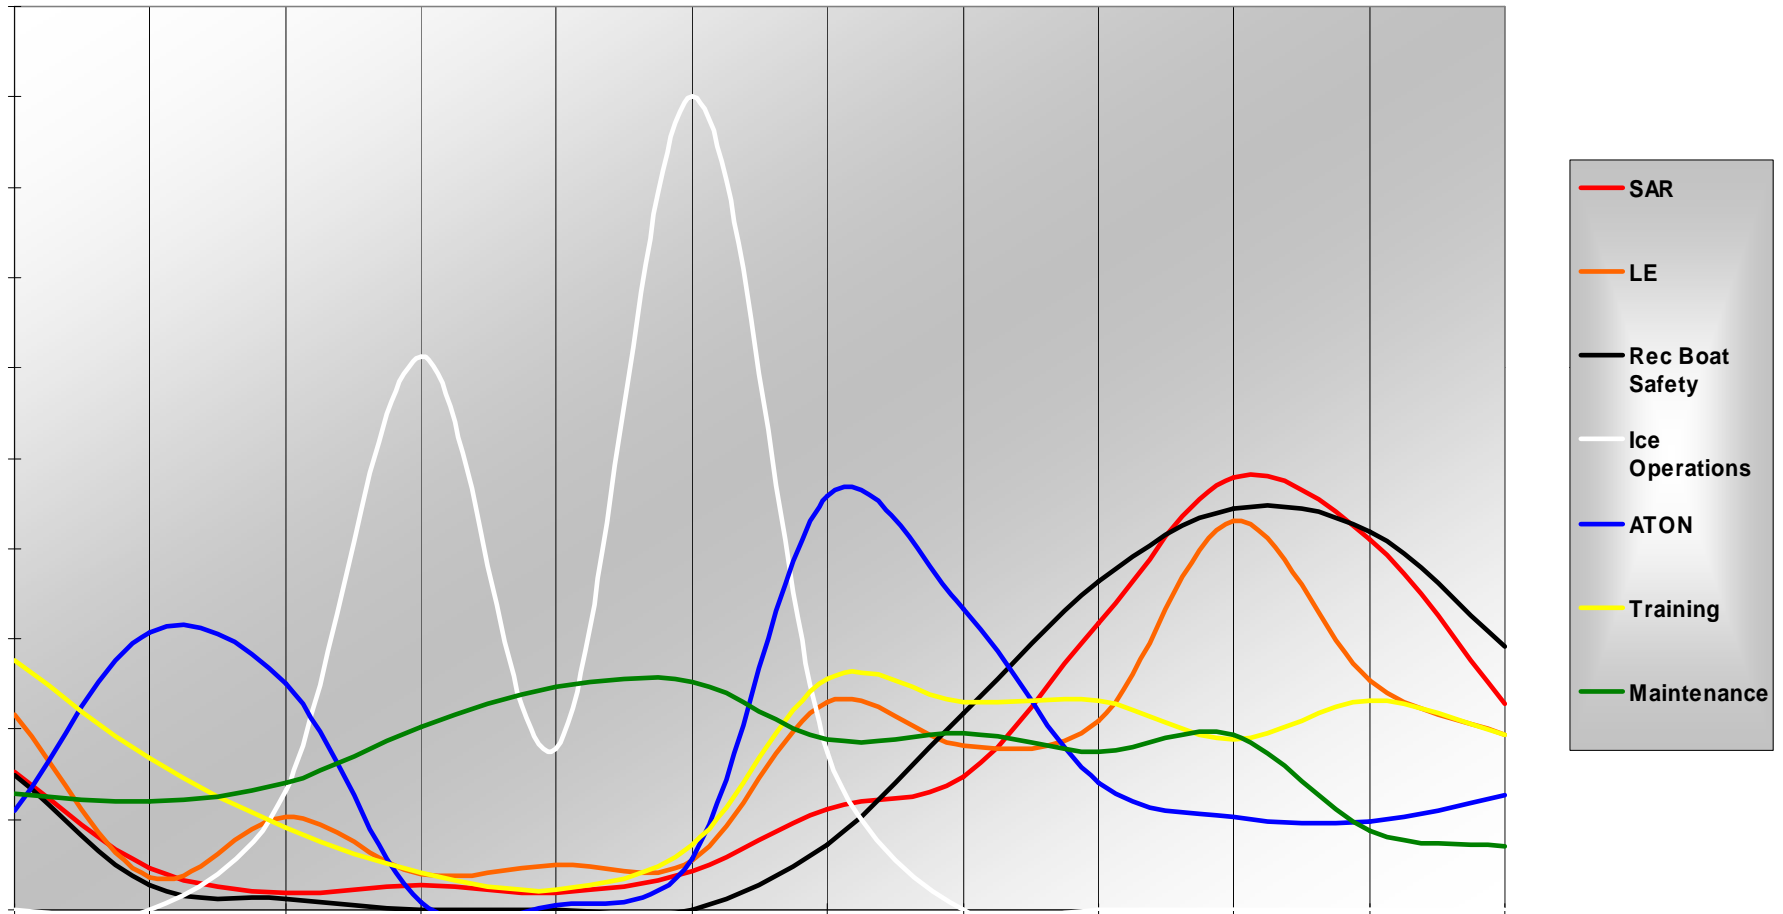

**The Coast Guard's Operational Priorities
for the Great Lakes**

D9's Service Adapts to fit the Seasons

The inland seas change – our responsibility does not

0

488/341/88

100

Hom Sec